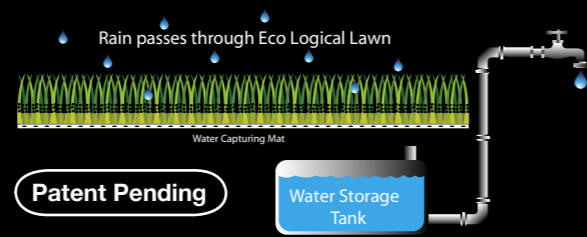

1300 554 334

www.protechcorp.com.au
info@pro-techgreens.com.au

The World's Best

**Synthetic Lawns
 and Putting Greens**

Save and re-use water with a Pro-tech Eco Logical lawn and Water Capturing System.

- Water your Garden
- Top-up your Pool &
- Wash your Car Anytime!