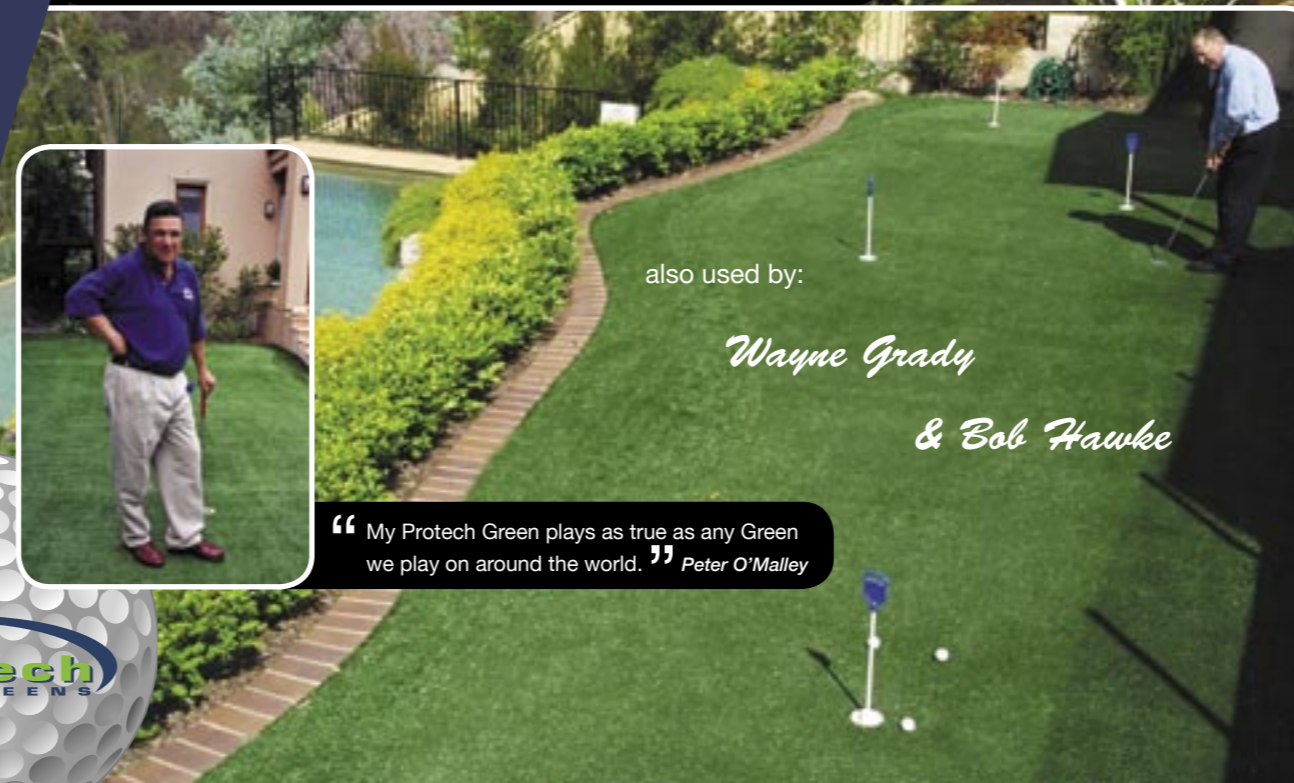

1300 554 334

www.protechcorp.com.au
info@pro-techgreens.com.au

The World's Best

**Synthetic Lawns
 and Putting Greens**

Save and re-use water with a Pro-tech Eco Logical lawn and Water Capturing System.

- Water your Garden
- Top-up your Pool &
- Wash your Car Anytime!

Protech Lawns are ideal for Residential or Commercial Venues

“The Logical Lawn Alternative”

Luxurious Synthetic Lawn System

No Watering | No Mowing | No Maintenance

also used by:

Wayne Grady

& Bob Hawke

“ My Protech Green plays as true as any Green we play on around the world. ” *Peter O'Malley*